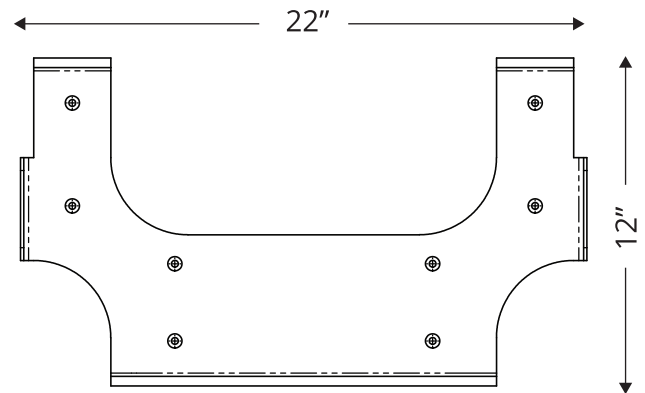

22 x 21 x 16 in / 56 x 53 x 41 cm
22 x 21 x 12 in / 56 x 53 x 30 cm
(wheel kit removed)

WEIGHT

without batteries: 50 lbs / 23 kg

OPERATING TEMP RANGE

-4°F to 105°F / -20°C to 40°C

TILT

-10° to + 34°

APPROVALS

CE AMCA

AMCA VERIFIED AIRFLOW

DC POWER SUPPLY

10,352 cfm (17,585 m³/hr)

020224

TRUCKFIT

FAN	SIZE		DIMENSIONS (HxWxD)	
	in	cm	in	cm
18V	18	46	22 x 21 x 16	56 x 53 x 41

Vehicle Mount