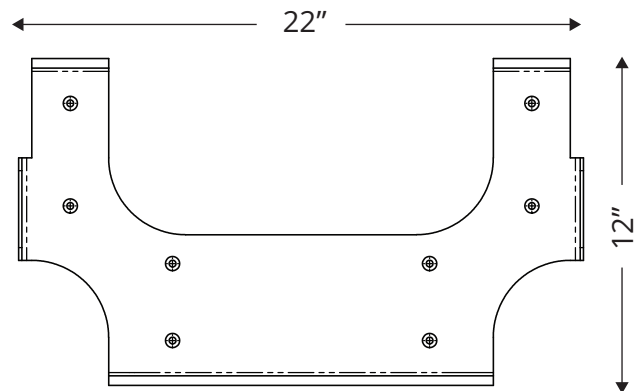

SCAN ME

TECHNICAL SPECIFICATIONS

400V 18" / 46cm

ORDER #	115V EK90500	230V EK90500CE
MOTOR	3hp BrushlessPPV™	
POWER 	3hp / 2.4kW	
INPUT VOLTAGE RANGE	85-264V 1Φ, 50/60 HZ	
POWER SOURCE	AC Power AC grid portable generator	
SAFETY 	Rollover Protection System (ROPS) stops fan operation if knocked over to avoid damage or injury.	
DIMENSION	22 x 21 x 16 in / 56 x 53 x 41 cm 22 x 21 x 12 in / 56 x 53 x 30 cm (wheel kit removed)	
WEIGHT	54 lbs / 25 kg	
NOISE	92 dB	
OPERATING TEMP. RANGE	-4°F to 105°F / -20°C to 40°C	
TILT	-10° + 30°	
APPROVALS	CE	AMCA
AMCA VERIFIED AIRFLOW		
AC POWER	14,000 cfm (23,786 m³/hr)	

011624

TRUCKFIT

FAN	SIZE		DIMENSIONS (HxWxD)	
	in	cm	in	cm
400V	18	46	22 x 21 x 16	56 x 53 x 41

Vehicle Mount